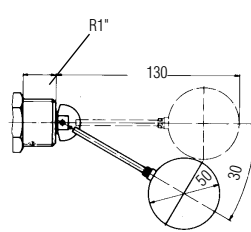

LS-2050E Stainless Steel

Ultimate strength; for pressure up to 60 bar and temperatures to 150°C

LS-52100E

Rugged, all stainless steel unit offers a broad chemical compatibility at temperatures to 150°C