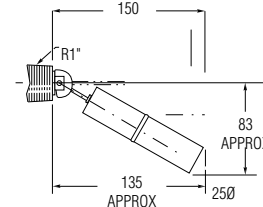

### LS-1050E

External/Internal Mounting  
For up to 20mm wall  
(Hole Ø 17mm Internal Mount)

## Specifications

	LS-1050E	LS-2050(E) Brass/Buna N	LS-2050(E) SSteel/SSteel	LS-52100E
<b>Materials</b>				
<b>Stem/mounting</b>	Brass	Brass	Stainless Steel	Stainless Steel
<b>Float option</b>	Stainless Steel	Buna N	Stainless Steel	Stainless Steel
<b>Lead wire jacket</b>	PVC			
<b>Min. specific gravity of the liquid</b>	0.7 Stainless Steel	0.8	0.9	0.85
<b>Operating temperature -40°C to</b>	+100°C	80°C Water 110°C Oil	+150°C	+150°C
<b>Operating pressure Max @ 25°C</b>	16 bar	10 bar	60 bar	35 bar
<b>Switch SPST</b>	50 VA	SPDT 20 VA	SPDT 20 VA	SPDT 20 VA
<b>Lead wire gauge (Approx 1m long)</b>	Cable 0.34mm <sup>2</sup>	Cable 0.34 mm <sup>2</sup> PVC Terminal box	Cable 0.5mm <sup>2</sup> silicone Terminal Box	Cable 0.5mm <sup>2</sup> silicone Terminal Box
<b>Float arc</b>	36mm	83mm	30mm	83mm
<b>Protection rating</b>	IP64	IP65	IP65	IP65
<b>Weight approx.</b>	300g	300g	350g	300g