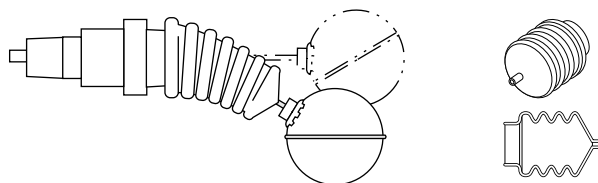

With Optional Bellows

Seals moving parts from debris and particulates that might impede shuttle movement. Available for all stainless steel LS-205E with 50mm float.

Temperature: 120°C max, Pressure; 1 bar max; Material; Buna N (Nitrile)