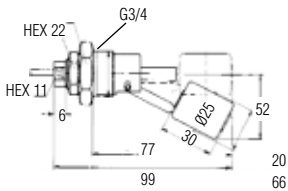

# Single Level Switches, side mounted LS-1050E, LS-2050E, LS-52100E

LEVEL SWITCHES

SINGLE POINT

LEVEL SWITCHES

### LS-1050E

External/Internal Mounting  
For up to 20mm wall  
(Hole Ø 17mm Internal Mount)

## Specifications

	LS-1050E	LS-2050(E) Brass/Buna N	LS-2050(E) SSteel/SSteel	LS-52100E
<b>Materials</b>				
<b>Stem/mounting</b>	Brass	Brass	Stainless Steel	Stainless Steel
<b>Float option</b>	Stainless Steel	Buna N	Stainless Steel	Stainless Steel
<b>Lead wire jacket</b>	PVC			
<b>Min. specific gravity of the liquid</b>	0.7 Stainless Steel	0.8	0.9	0.85
<b>Operating temperature -40°C to</b>	+100°C	80°C Water 110°C Oil	+150°C	+150°C
<b>Operating pressure Max @ 25°C</b>	16 bar	10 bar	60 bar	35 bar
<b>Switch SPST</b>	50 VA	SPDT 20 VA	SPDT 20 VA	SPDT 20 VA
<b>Lead wire gauge (Approx 1m long)</b>	Cable 0.34mm <sup>2</sup>	Cable 0.34 mm <sup>2</sup> PVC Terminal box	Cable 0.5mm <sup>2</sup> silicone Terminal Box	Cable 0.5mm <sup>2</sup> silicone Terminal Box
<b>Float arc</b>	36mm	83mm	30mm	83mm
<b>Protection rating</b>	IP64	IP65	IP65	IP65
<b>Weight approx.</b>	300g	300g	350g	300g