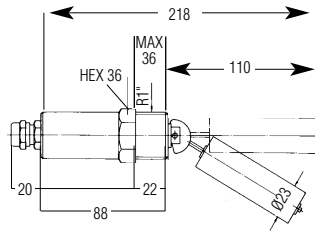

LS-2050E Brass/Buna N

General Purpose materials designed to provide reliable service in oils and water.